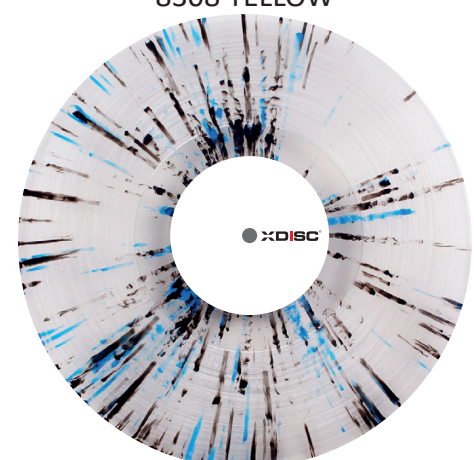

WINYLE - kolory i efekty
VINYL - colours and colour effects

XDiSC[®]

Pressing Plant

CD | DVD | VINYL

www.x-disc.pl

Format	12"	10"	7"
Weight Std	140g	110g	42g
Weight Prem	180g	-	-
Time Acetat*	33rpm - 16:00 45rpm - 09:00	33rpm - 10:00 45rpm - 07:30	33rpm - 05:00 45rpm - 03:30
Time DMM*	33rpm - 19:00 45rpm - 10:30	33rpm - 11:00 45rpm - 08:00	33rpm - 06:00 45rpm - 04:00

COLOUR IN COLOUR and BI-COLOUR

These effects are created by directly combining two or more colours. We combine colours in two ways. SPLASH/BLOB: transparent base colour + solid colour or SWIRL: two solid colours. On the press, they can be arranged side by side or cylindrically one behind the other.

SPLATTERS

1154 WHITE
8227 RED

141 NATUREL
8821 TRANSPARENT PURPLE

7686 TRANSPARENT GREEN
8722 BLACK

141 NATUREL
8227 RED

8308 YELLOW
8227 RED
8755 GREEN
8228 BLUE

9226 TRANSPARENT ORANGE
1154 WHITE
8722 BLACK
8308 YELLOW

1920 TRANSPARENT RED
1154 WHITE

9344 TRANSPARENT MAGENTA
8722 BLACK

3771 TOTAL CLEAR
8722 BLACK
8228 BLUE

9226 TRANSPARENT ORANGE
8228 BLUE

8228 BLUE
8722 BLACK

9391 TRANSPARENT BLUE
1154 WHITE

1015 CREME
8722 BLACK